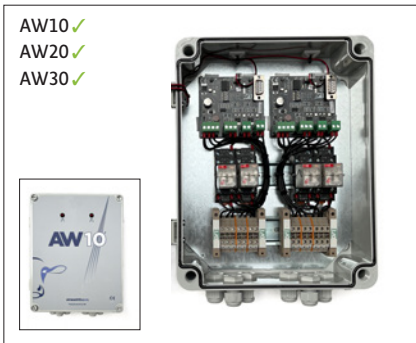

DRI-799 Central Processing Unit Herringbone