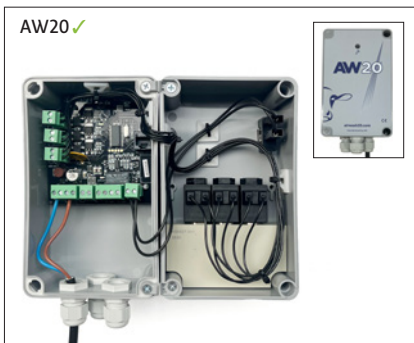

DRI-3903 AW30 Main Control Unit 2x 250VA

DRI-3908 AW30-Regular Processing unit p./Place

DRI-3904 AW30 Main Control Unit 2x 500VA

DRI-3909 AW30-Pro Processing unit

DRI-3910 AW20 Individual Processing unit

DRI-3911 AW20 Protection Box Cover