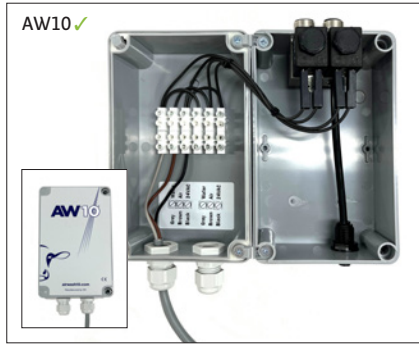

DRI-357 AW30 Solenoid valve Cabinet complete SMC 8 mm

DRI-358 AirWash Solenoid-valve Water complete

DRI-359 AW30 Solenoid-valve Single INOX Blue

DRI-502 Limit Switch Assy.

DRI-522 Injector 10mm INOX (set)

DRI-524 Injector 12mm INOX (set)

DRI-526 Injector 8mm INOX (set)

DRI-528 / DRI-659

DRI-528 AW10 Control Box
Herringbone Batch Contr.

DRI-540 Relais for Central Operation
unit cpl.

DRI-605 PCB Low Level Indicator