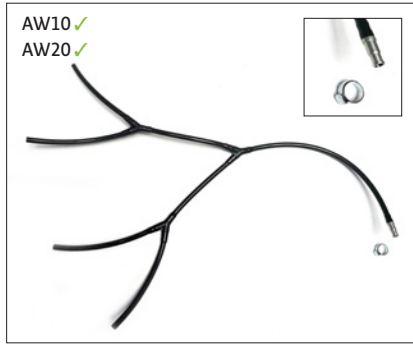

DRI-1202 Strap for alignment milk-tubing

DRI-1206 Low Level Indicator for 200 Ltr.

DRI-1207 Low Level Indicator for 30 Ltr.

DRI-1362 Air Solenoid-valve Repair kit

DRI-1771 End-piece for cluster exchange (also DRI-1775)

DRI-1772 / DRI-1813

DRI-1772 Adapter STI with Clamp
10.5mm

DRI-1773 End-piece for cluster with
INOX adapter + 11.5 clamp

DRI-1774 End-connection twin-pipe
4 m.

DRI-1775 End-piece for cluster
exchange (also DRI-1771)