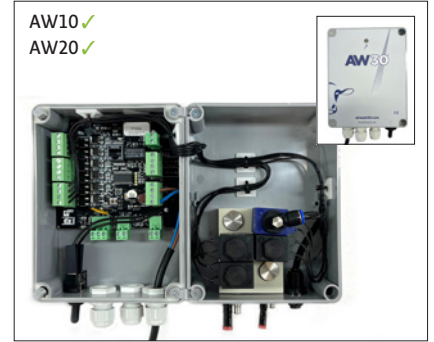

DRI-3912 AW30 Pneumatic Pinch Valve 6mm Push Fitting

DRI-3913 / DRI-9006

DRI-3913 AW30 Protection Box Cover

DRI-3915 AW30-Gold Processing unit

DRI-3916 AW-Pro Processing unit
Long Milk Tube

DRI-3917 AW-Pro Processing unit
Long Milk Tube + cluster