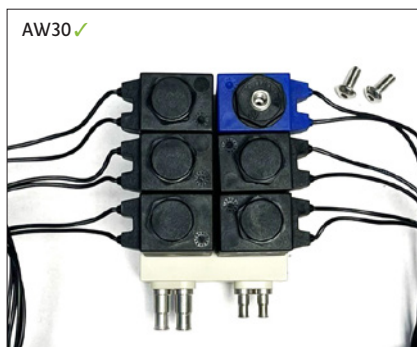

DRI-260 Stem M14 + O-ring
for 2/2-valve

DRI-261 Spring for Water-plunger 8-BAR

DRI-262 Stem M14 + O-ring for 3/2-valve

DRI-263 90° x M5 Elbow tube connection

DRI-265 Stem M12 INOX + O-ring

DRI-266 O-ring for stem M12

DRI-278 Air-plunger + Spring for Solenoid valve FPVT

DRI-279 / DRI-290

DRI-279 AW10 Water-plunger + spring for Solenoid valve FPVT

DRI-280 AW10 Water-plunger White Spring for Sol.-valve KALREZ

DRI-281 AW-Pro solenoid valve block 6-way + Operators

DRI-282 AW30-Gold solenoid valve block 6-way Cpl.

DRI-283 AW30-Pro solenoid valve block 6-way Cpl.

DRI-284 AW30-Regular Solenoid valve block 6-way Cpl.

DRI-285 AW30 Bare solenoid valve block 6 way Cpl.

DRI-286 AW20 3-Way solenoid valve block (bare)

DRI-3920 AW30 Injector Long Milk
Tube ID-16 mm

DRI-3921 AW30 Injector Long Milk
Tube ID-13 mm

DRI-4023 Float-valve Water complete

DRI-4040 Teat plug green

DRI-8002 Programmer TRM 149e

DRI-8003 Program/copy kit with
cables without tablet