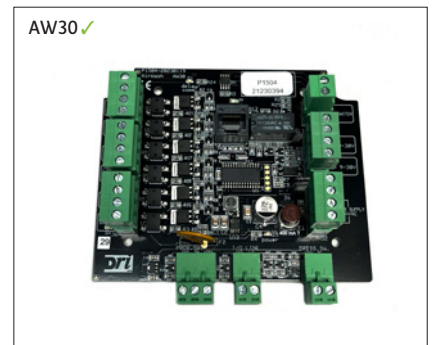

DRI-524 Injector 12mm INOX (set)

DRI-526 Injector 8mm INOX (set)

DRI-528 / DRI-659

DRI-528 AW10 Control Box
Herringbone Batch Contr.

DRI-540 Relais for Central Operation
unit cpl.

DRI-605 PCB Low Level Indicator

DRI-609 AW10 PCB

DRI-610 AW30 PCB, Gen. #1

DRI-611 AW30 PCB, Gen. #3
(replaces Gen. #2)

DRI-612 Push-button Assy.

DRI-615 AW20 PCB

DRI-620 ON/OFF Toggle Switch

DRI-644 Transformer 230V/24VAC
250VA

DRI-646 Transformer 230V/24VAC
500VA