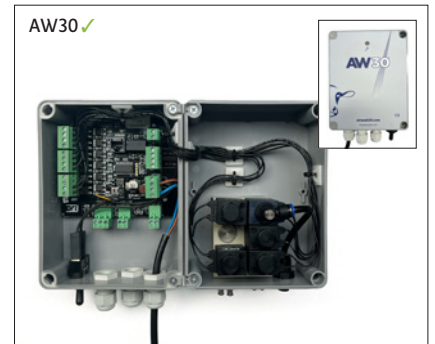

DRI-3909 AW30-Pro Processing unit