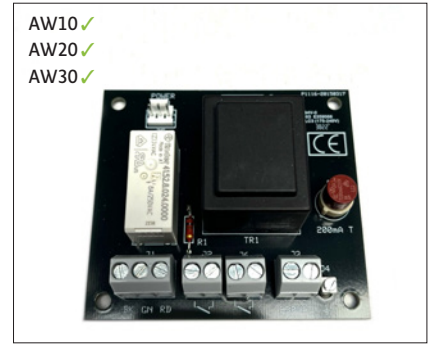

DRI-524 Injector 12mm INOX (set)

DRI-526 Injector 8mm INOX (set)

DRI-528 / DRI-659

DRI-528 AW10 Control Box
Herringbone Batch Contr.

DRI-540 Relais for Central Operation
unit cpl.

DRI-605 PCB Low Level Indicator

DRI-609 AW10 PCB

DRI-610 AW30 PCB, Gen. #1

DRI-611 AW30 PCB, Gen. #3
(replaces Gen. #2)

DRI-612 Push-button Assy.

DRI-615 AW20 PCB

DRI-620 ON/OFF Toggle Switch

DRI-644 Transformer 230V/24VAC
250VA

DRI-646 Transformer 230V/24VAC
500VA