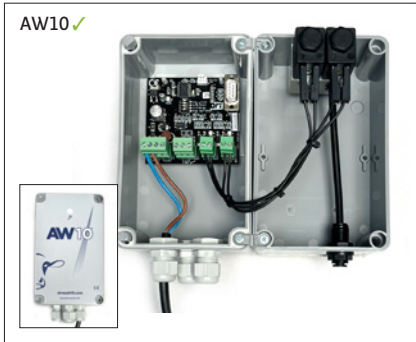

DRI-664 Fuse for Transformer 20 A./ 230VAC

DRI-799 Central Processing Unit Herringbone

DRI-808 AW10 Individual Control Box P/Place

DRI-812 AW10 Individual Control Box Push-button P/Place

DRI-850 Airtank 12 L 1/2" incl. Push-in