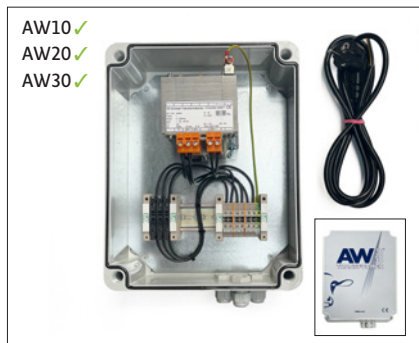

DRI-609 AW10 PCB

DRI-610 AW30 PCB, Gen. #1

DRI-611 AW30 PCB, Gen. #3
(replaces Gen. #2)

DRI-612 Push-button Assy.

DRI-615 AW20 PCB

DRI-620 ON/OFF Toggle Switch

DRI-644 Transformer 230V/24VAC
250VA

DRI-646 Transformer 230V/24VAC
500VA