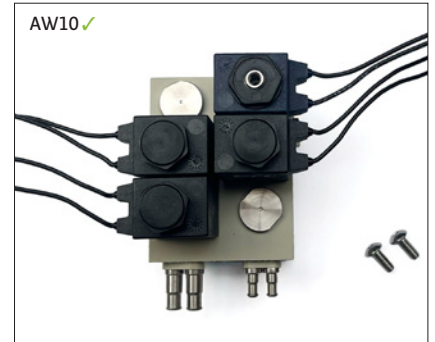

DRI-278 Air-plunger + Spring for Solenoid valve FPVT

DRI-279 / DRI-290

DRI-279 AW10 Water-plunger + spring for Solenoid valve FPVT

DRI-280 AW10 Water-plunger White Spring for Sol.-valve KALREZ

DRI-281 AW-Pro solenoid valve block 6-way + Operators

DRI-282 AW30-Gold solenoid valve block 6-way Cpl.

DRI-283 AW30-Pro solenoid valve block 6-way Cpl.

DRI-284 AW30-Regular Solenoid valve block 6-way Cpl.

DRI-285 AW30 Bare solenoid valve block 6 way Cpl.

DRI-286 AW20 3-Way solenoid valve block (bare)