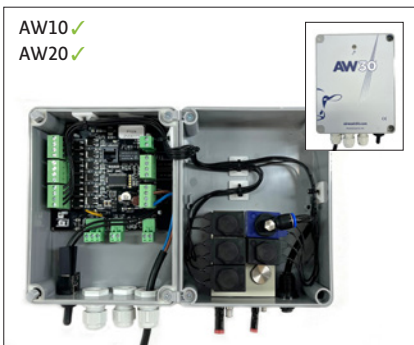

DRI-3912 AW30 Pneumatic Pinch Valve 6mm Push Fitting

DRI-3913 / DRI-9006

DRI-3913 AW30 Protection Box Cover

DRI-3915 AW30-Gold Processing unit

DRI-3916 AW-Pro Processing unit
Long Milk Tube

DRI-3917 AW-Pro Processing unit
Long Milk Tube + cluster